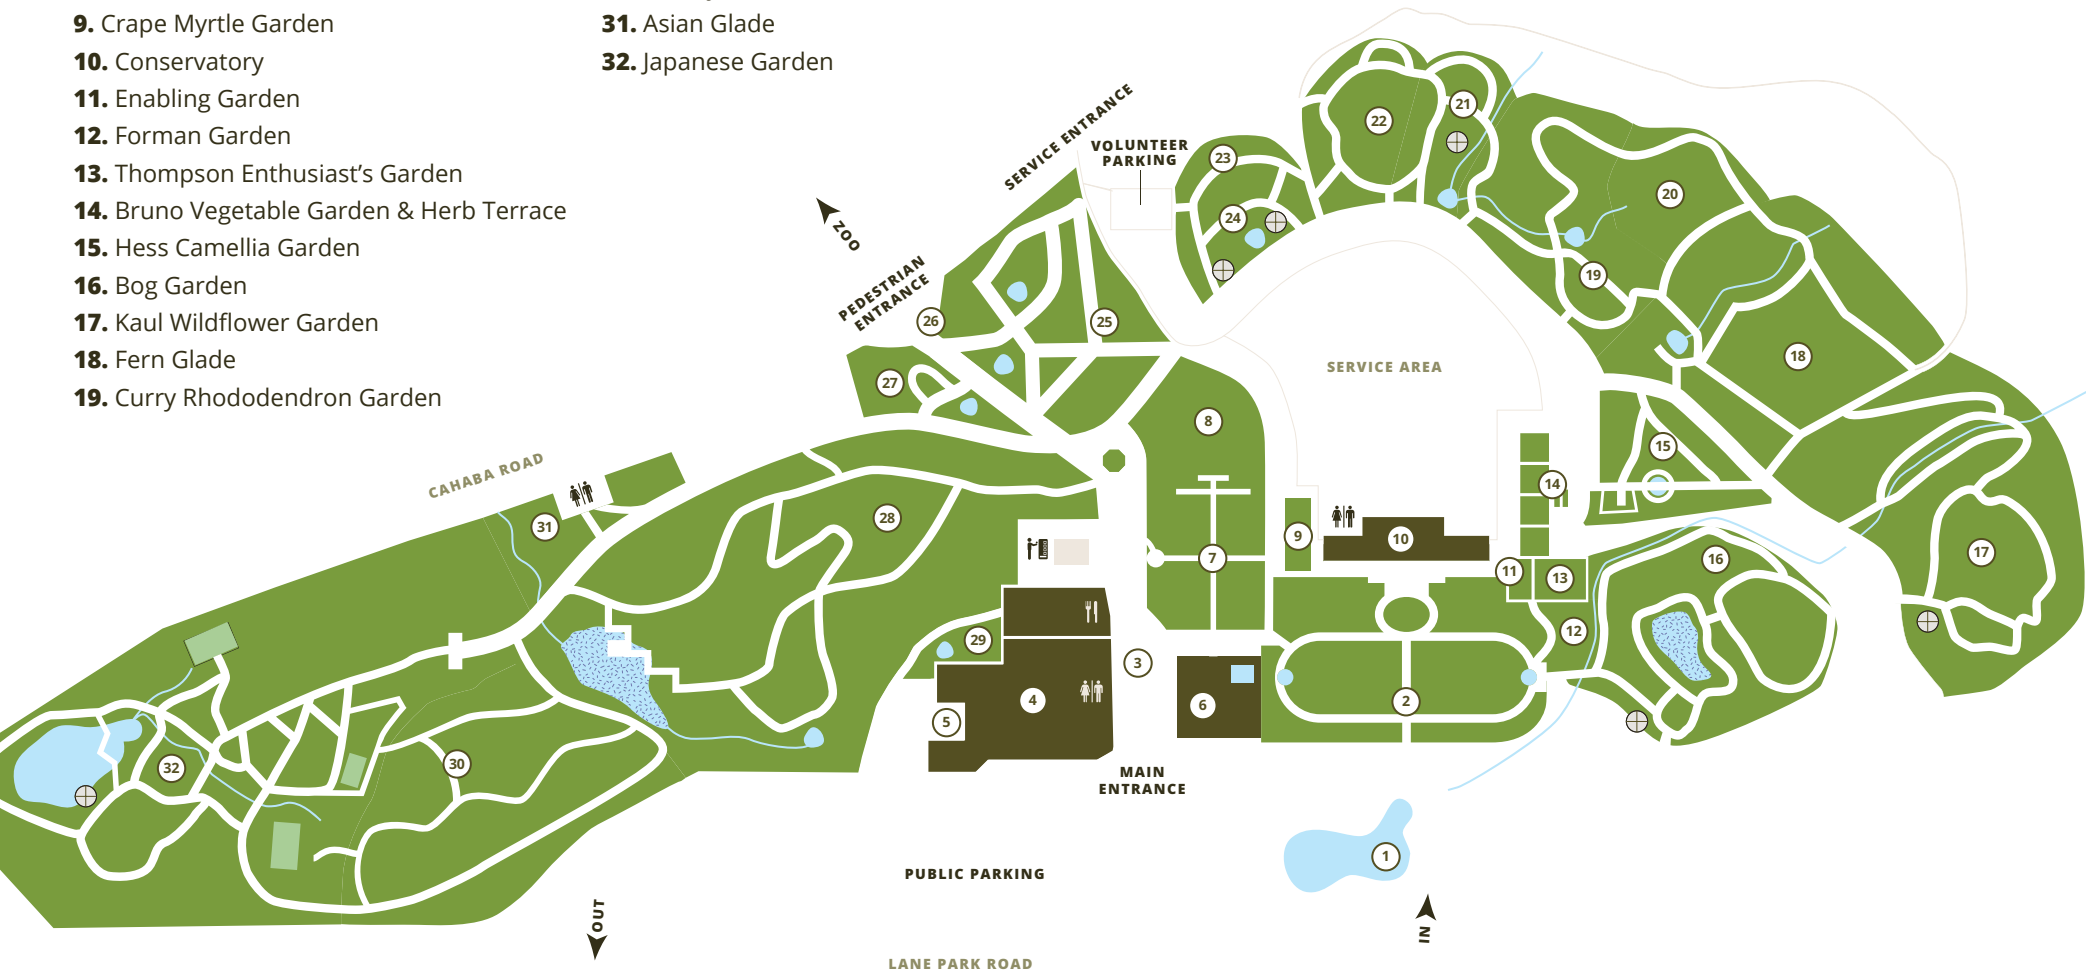

- 1.** Sonat Lake
- 2.** Formal Lawn & Queen's Gates
- 3.** Blount Plaza
- 4.** Garden Center
 - Leaf & Petal at the Gardens
 - Library at the Gardens
 - The Gardens Café by Kathy G
- 5.** Arrington Plant Adventure Zone
- 6.** Hill Garden
- 7.** Dunn Formal Rose Garden
- 8.** Ireland Old-Fashioned Rose Garden
- 9.** Crape Myrtle Garden
- 10.** Conservatory
- 11.** Enabling Garden
- 12.** Forman Garden
- 13.** Thompson Enthusiast's Garden
- 14.** Bruno Vegetable Garden & Herb Terrace
- 15.** Hess Camellia Garden
- 16.** Bog Garden
- 17.** Kaul Wildflower Garden
- 18.** Fern Glade
- 19.** Curry Rhododendron Garden

- 20.** Little Ones Memory Garden
- 21.** Rhododendron Species Garden
- 22.** Jemison Daylily Garden
- 23.** Hosta Walk
- 24.** Ireland Iris Garden
- 25.** Southern Living Garden
- 26.** Lawler Gates & Pedestrian Entrance
- 27.** McReynolds Garden
- 28.** Barber Alabama Woodlands
- 29.** Rushton Garden
- 30.** Hulsey Woods
- 31.** Asian Glade
- 32.** Japanese Garden

BIRMINGHAM BOTANICAL GARDENS

More resources online at bbgardens.org

Restrooms

Vending Machines

Café

Rain Shelter

Service areas & roads (limited access)